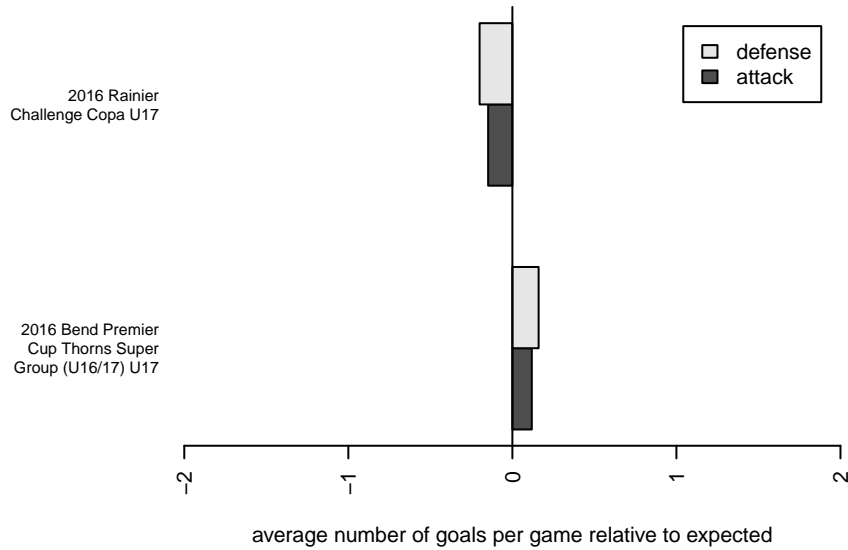

# LWPFC White Barracudas G00

Lake Washington Premier FC  
 Redmond, WA  
 G00 total strength=1633  
 attack=15.24 defense=21.1

alt names used:  
 LAKE WASHINGTON PREMIER FC WHITE B/  
 LWPFC White Barracudas

Venues played:  
 2016 Rainier Challenge Copa U17  
 2016 Bend Premier Cup Thorns Super Group (

**attack and defense variance (black dot)  
relative to other teams  
and top 10 in region**

**attack and defense rating  
relative to others at age  
and all opponents in last 13 months**

**attack and defense rating  
relative to others at age  
and all opponents in last 13 months**

**Performance relative to 13 month average**

**Performance relative to 13 month average**

Distribution of opponents  
 Red = Lose zone, Blue = Win zone, Green = Even  
 Black line separates win/lose zones

lot. A=Neither has attack advantage, B=Opponent has both attack and defense advantage, C=Opponent has both attack and defense disadvantage, D=Both have

<b>date</b>	<b>home</b>		<b>away</b>		<b>venue</b>	<b>pred.home</b>	<b>pred.away</b>
2016-08-14	Bend FC Timbers Red G01	0	LWPFC White Barracudas G00	1	2016 Bend Premier Cup Thorns Super Group	0.77	0.91
2016-08-14	ASE Emerald G01	3	LWPFC White Barracudas G00	2	2016 Bend Premier Cup Thorns Super Group	2.23	0.61
2016-08-13	Eastside Timbers Red G01	0	LWPFC White Barracudas G00	1	2016 Bend Premier Cup Thorns Super Group	0.47	2.26
2016-08-13	ASE Emerald G01	2	LWPFC White Barracudas G00	0	2016 Bend Premier Cup Thorns Super Group	2.23	0.61
2016-08-12	Eastside FC White G00	1	LWPFC White Barracudas G00	2	2016 Bend Premier Cup Thorns Super Group	1.10	1.00
2016-06-19	LWPFC White Barracudas G00	0	WPFC Black G00	2	2016 Rainier Challenge Copa U17	0.41	1.25
2016-06-18	LWPFC White Barracudas G00	3	WPFC White G00	2	2016 Rainier Challenge Copa U17	1.69	0.62
2016-06-18	LWPFC White Barracudas G00	1	MRFC Blue G00	0	2016 Rainier Challenge Copa U17	2.56	0.67
2016-06-17	WA Rush Nero G00	0	LWPFC White Barracudas G00	1	2016 Rainier Challenge Copa U17	0.66	0.92