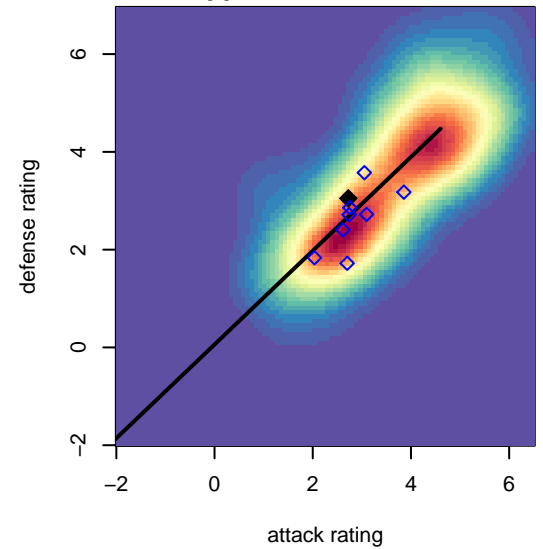

# LWPFC White Barracudas G00

Lake Washington Premier FC  
 Redmond, WA  
 G00 total strength=1633  
 attack=15.24 defense=21.1

alt names used:  
 LAKE WASHINGTON PREMIER FC WHITE B/  
 LWPFC White Barracudas

Venues played:  
 2016 Rainier Challenge Copa U17  
 2016 Bend Premier Cup Thorns Super Group (

**attack and defense variance (black dot)  
relative to other teams  
and top 10 in region**

**attack and defense rating  
relative to others at age  
and all opponents in last 13 months**

**attack and defense rating  
relative to others at age  
and all opponents in last 13 months**

**Performance relative to 13 month average**

**Performance relative to 13 month average**

Distribution of opponents  
 Red = Lose zone, Blue = Win zone, Green = Even  
 Black line separates win/lose zones

lot. A=Neither has attack advantage, B=Opponent has both attack and defense advantage, C=Opponent has both attack and defense disadvantage, D=Both have

<b>date</b>	<b>home</b>		<b>away</b>		<b>venue</b>	<b>pred.home</b>	<b>pred.away</b>
2016-08-14	Bend FC Timbers Red G01	0	LWPFC White Barracudas G00	1	2016 Bend Premier Cup Thorns Super Group	0.77	0.91
2016-08-14	ASE Emerald G01	3	LWPFC White Barracudas G00	2	2016 Bend Premier Cup Thorns Super Group	2.23	0.61
2016-08-13	Eastside Timbers Red G01	0	LWPFC White Barracudas G00	1	2016 Bend Premier Cup Thorns Super Group	0.47	2.26
2016-08-13	ASE Emerald G01	2	LWPFC White Barracudas G00	0	2016 Bend Premier Cup Thorns Super Group	2.23	0.61
2016-08-12	Eastside FC White G00	1	LWPFC White Barracudas G00	2	2016 Bend Premier Cup Thorns Super Group	1.10	1.00
2016-06-19	LWPFC White Barracudas G00	0	WPFC Black G00	2	2016 Rainier Challenge Copa U17	0.41	1.25
2016-06-18	LWPFC White Barracudas G00	3	WPFC White G00	2	2016 Rainier Challenge Copa U17	1.69	0.62
2016-06-18	LWPFC White Barracudas G00	1	MRFC Blue G00	0	2016 Rainier Challenge Copa U17	2.56	0.67
2016-06-17	WA Rush Nero G00	0	LWPFC White Barracudas G00	1	2016 Rainier Challenge Copa U17	0.66	0.92