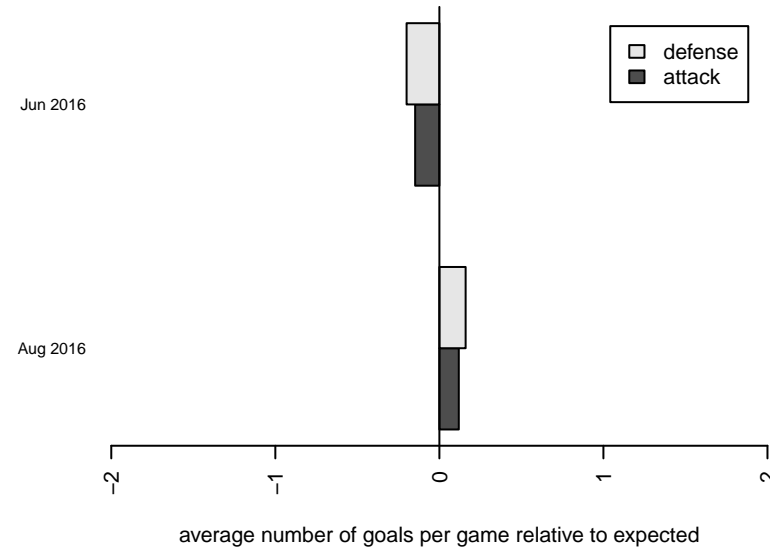

# LWPFC White Barracudas G00

Lake Washington Premier FC  
 Redmond, WA  
 G00 total strength=1633  
 attack=15.24 defense=21.1

alt names used:  
 LAKE WASHINGTON PREMIER FC WHITE B/  
 LWPFC White Barracudas

Venues played:  
 2016 Rainier Challenge Copa U17  
 2016 Bend Premier Cup Thorns Super Group (

**attack and defense variance (black dot)  
relative to other teams  
and top 10 in region**

**attack and defense rating  
relative to others at age  
and all opponents in last 13 months**

**attack and defense rating  
relative to others at age  
and all opponents in last 13 months**

**Performance relative to 13 month average**

**Performance relative to 13 month average**

Distribution of opponents  
 Red = Lose zone, Blue = Win zone, Green = Even  
 Black line separates win/lose zones

lot. A=Neither has attack advantage, B=Opponent has both attack and defense advantage, C=Opponent has both attack and defense disadvantage, D=Both have

<b>date</b>	<b>home</b>		<b>away</b>		<b>venue</b>	<b>pred.home</b>	<b>pred.away</b>
2016-08-14	Bend FC Timbers Red G01	0	LWPFC White Barracudas G00	1	2016 Bend Premier Cup Thorns Super Group	0.77	0.91
2016-08-14	ASE Emerald G01	3	LWPFC White Barracudas G00	2	2016 Bend Premier Cup Thorns Super Group	2.23	0.61
2016-08-13	Eastside Timbers Red G01	0	LWPFC White Barracudas G00	1	2016 Bend Premier Cup Thorns Super Group	0.47	2.26
2016-08-13	ASE Emerald G01	2	LWPFC White Barracudas G00	0	2016 Bend Premier Cup Thorns Super Group	2.23	0.61
2016-08-12	Eastside FC White G00	1	LWPFC White Barracudas G00	2	2016 Bend Premier Cup Thorns Super Group	1.10	1.00
2016-06-19	LWPFC White Barracudas G00	0	WPFC Black G00	2	2016 Rainier Challenge Copa U17	0.41	1.25
2016-06-18	LWPFC White Barracudas G00	3	WPFC White G00	2	2016 Rainier Challenge Copa U17	1.69	0.62
2016-06-18	LWPFC White Barracudas G00	1	MRFC Blue G00	0	2016 Rainier Challenge Copa U17	2.56	0.67
2016-06-17	WA Rush Nero G00	0	LWPFC White Barracudas G00	1	2016 Rainier Challenge Copa U17	0.66	0.92