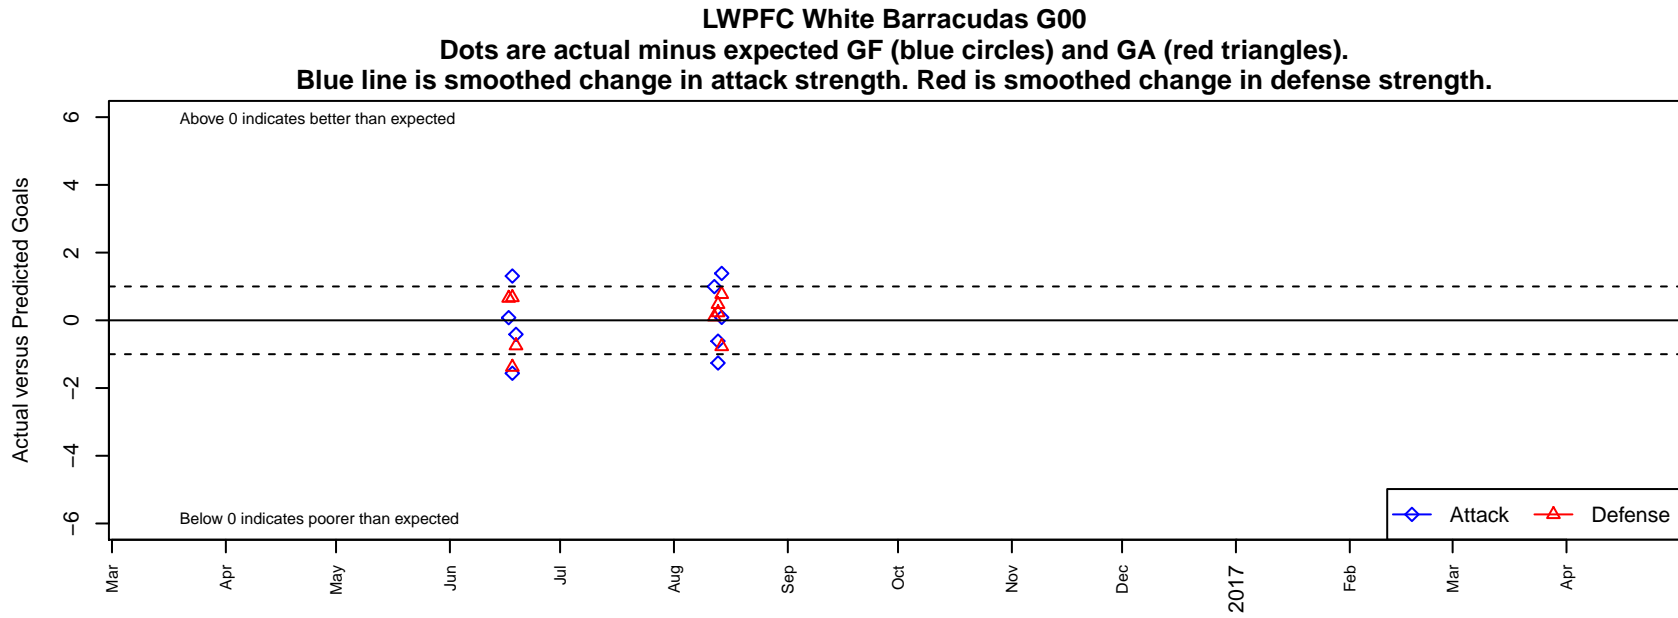

# LWPFC White Barracudas G00

Lake Washington Premier FC  
 Redmond, WA  
 G00 total strength=1633  
 attack=15.24 defense=21.1

alt names used:  
 LAKE WASHINGTON PREMIER FC WHITE B/  
 LWPFC White Barracudas

Venues played:  
 2016 Rainier Challenge Copa U17  
 2016 Bend Premier Cup Thorns Super Group (

**attack and defense variance (black dot)  
relative to other teams  
and top 10 in region**

**attack and defense rating  
relative to others at age  
and all opponents in last 13 months**

**attack and defense rating  
relative to others at age  
and all opponents in last 13 months**

**Performance relative to 13 month average**

**Performance relative to 13 month average**

Distribution of opponents  
 Red = Lose zone, Blue = Win zone, Green = Even  
 Black line separates win/lose zones