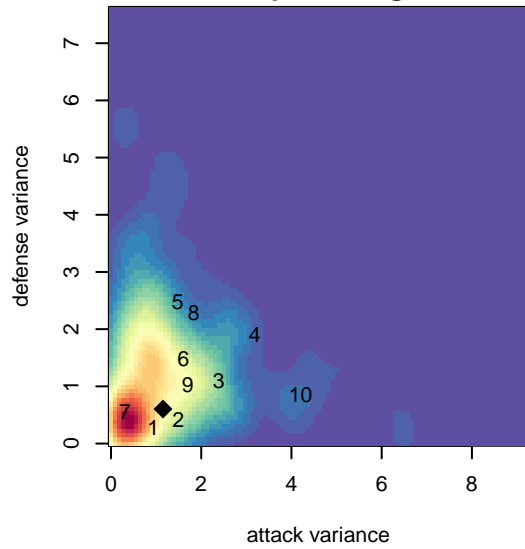

# LWPFC White Barracudas G00

Lake Washington Premier FC  
 Redmond, WA  
 G00 total strength=1633  
 attack=15.24 defense=21.1

alt names used:  
 LAKE WASHINGTON PREMIER FC WHITE B/  
 LWPFC White Barracudas

Venues played:  
 2016 Rainier Challenge Copa U17  
 2016 Bend Premier Cup Thorns Super Group (

**attack and defense variance (black dot)  
relative to other teams  
and top 10 in region**

**attack and defense rating  
relative to others at age  
and all opponents in last 13 months**

**attack and defense rating  
relative to others at age  
and all opponents in last 13 months**

**Performance relative to 13 month average**

**Performance relative to 13 month average**

Distribution of opponents  
 Red = Lose zone, Blue = Win zone, Green = Even  
 Black line separates win/lose zones

lot. A=Neither has attack advantage, B=Opponent has both attack and defense advantage, C=Opponent has both attack and defense disadvantage, D=Both have

<b>date</b>	<b>home</b>		<b>away</b>		<b>venue</b>	<b>pred.home</b>	<b>pred.away</b>
2016-08-14	Bend FC Timbers Red G01	0	LWPFC White Barracudas G00	1	2016 Bend Premier Cup Thorns Super Group	0.77	0.91
2016-08-14	ASE Emerald G01	3	LWPFC White Barracudas G00	2	2016 Bend Premier Cup Thorns Super Group	2.23	0.61
2016-08-13	Eastside Timbers Red G01	0	LWPFC White Barracudas G00	1	2016 Bend Premier Cup Thorns Super Group	0.47	2.26
2016-08-13	ASE Emerald G01	2	LWPFC White Barracudas G00	0	2016 Bend Premier Cup Thorns Super Group	2.23	0.61
2016-08-12	Eastside FC White G00	1	LWPFC White Barracudas G00	2	2016 Bend Premier Cup Thorns Super Group	1.10	1.00
2016-06-19	LWPFC White Barracudas G00	0	WPFC Black G00	2	2016 Rainier Challenge Copa U17	0.41	1.25
2016-06-18	LWPFC White Barracudas G00	3	WPFC White G00	2	2016 Rainier Challenge Copa U17	1.69	0.62
2016-06-18	LWPFC White Barracudas G00	1	MRFC Blue G00	0	2016 Rainier Challenge Copa U17	2.56	0.67
2016-06-17	WA Rush Nero G00	0	LWPFC White Barracudas G00	1	2016 Rainier Challenge Copa U17	0.66	0.92