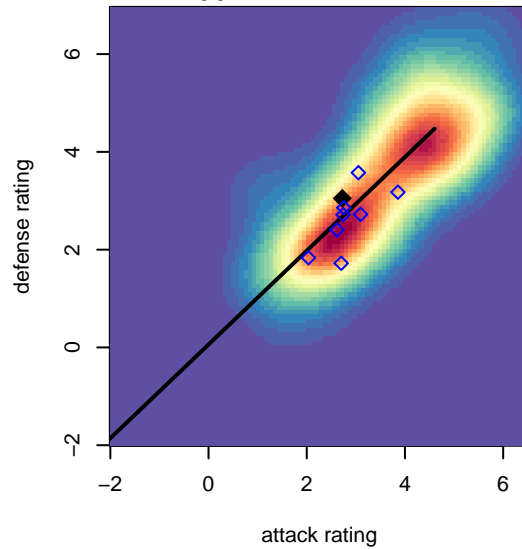

# LWPFC White Barracudas G00

Lake Washington Premier FC  
 Redmond, WA  
 G00 total strength=1633  
 attack=15.24 defense=21.1

alt names used:  
 LAKE WASHINGTON PREMIER FC WHITE B/  
 LWPFC White Barracudas

Venues played:  
 2016 Rainier Challenge Copa U17  
 2016 Bend Premier Cup Thorns Super Group (

**attack and defense variance (black dot)  
relative to other teams  
and top 10 in region**

**attack and defense rating  
relative to others at age  
and all opponents in last 13 months**

**attack and defense rating  
relative to others at age  
and all opponents in last 13 months**

**Performance relative to 13 month average**

**Performance relative to 13 month average**

Distribution of opponents  
 Red = Lose zone, Blue = Win zone, Green = Even  
 Black line separates win/lose zones

lot. A=Neither has attack advantage, B=Opponent has both attack and defense advantage, C=Opponent has both attack and defense disadvantage, D=Both have

<b>date</b>	<b>home</b>		<b>away</b>		<b>venue</b>	<b>pred.home</b>	<b>pred.away</b>
2016-08-14	Bend FC Timbers Red G01	0	LWPFC White Barracudas G00	1	2016 Bend Premier Cup Thorns Super Group	0.77	0.91
2016-08-14	ASE Emerald G01	3	LWPFC White Barracudas G00	2	2016 Bend Premier Cup Thorns Super Group	2.23	0.61
2016-08-13	Eastside Timbers Red G01	0	LWPFC White Barracudas G00	1	2016 Bend Premier Cup Thorns Super Group	0.47	2.26
2016-08-13	ASE Emerald G01	2	LWPFC White Barracudas G00	0	2016 Bend Premier Cup Thorns Super Group	2.23	0.61
2016-08-12	Eastside FC White G00	1	LWPFC White Barracudas G00	2	2016 Bend Premier Cup Thorns Super Group	1.10	1.00
2016-06-19	LWPFC White Barracudas G00	0	WPFC Black G00	2	2016 Rainier Challenge Copa U17	0.41	1.25
2016-06-18	LWPFC White Barracudas G00	3	WPFC White G00	2	2016 Rainier Challenge Copa U17	1.69	0.62
2016-06-18	LWPFC White Barracudas G00	1	MRFC Blue G00	0	2016 Rainier Challenge Copa U17	2.56	0.67
2016-06-17	WA Rush Nero G00	0	LWPFC White Barracudas G00	1	2016 Rainier Challenge Copa U17	0.66	0.92