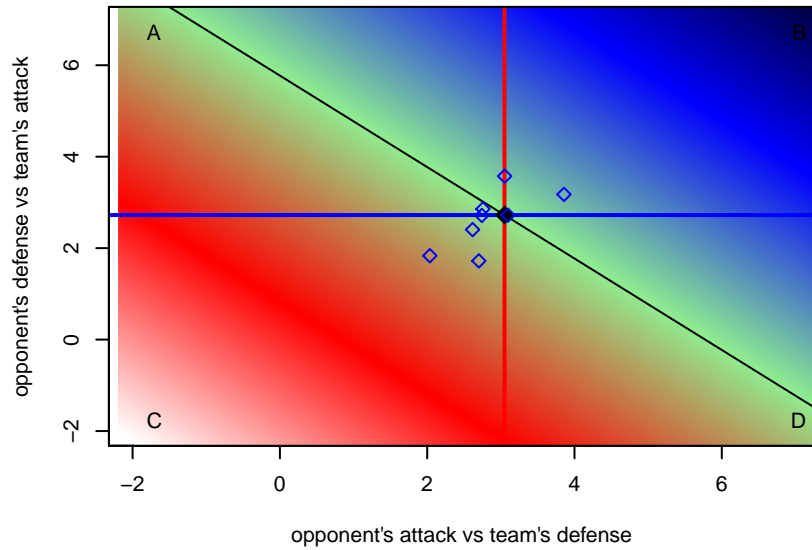

# LWPFC White Barracudas G00

Lake Washington Premier FC  
 Redmond, WA  
 G00 total strength=1633  
 attack=15.24 defense=21.1

alt names used:  
 LAKE WASHINGTON PREMIER FC WHITE B/  
 LWPFC White Barracudas

Venues played:  
 2016 Rainier Challenge Copa U17  
 2016 Bend Premier Cup Thorns Super Group (

**attack and defense variance (black dot)  
relative to other teams  
and top 10 in region**

**attack and defense rating  
relative to others at age  
and all opponents in last 13 months**

**attack and defense rating  
relative to others at age  
and all opponents in last 13 months**

**Performance relative to 13 month average**

**Performance relative to 13 month average**

Distribution of opponents  
 Red = Lose zone, Blue = Win zone, Green = Even  
 Black line separates win/lose zones

lot. A=Neither has attack advantage, B=Opponent has both attack and defense advantage, C=Opponent has both attack and defense disadvantage, D=Both have

<b>date</b>	<b>home</b>		<b>away</b>		<b>venue</b>	<b>pred.home</b>	<b>pred.away</b>
2016-08-14	Bend FC Timbers Red G01	0	LWPFC White Barracudas G00	1	2016 Bend Premier Cup Thorns Super Group	0.77	0.91
2016-08-14	ASE Emerald G01	3	LWPFC White Barracudas G00	2	2016 Bend Premier Cup Thorns Super Group	2.23	0.61
2016-08-13	Eastside Timbers Red G01	0	LWPFC White Barracudas G00	1	2016 Bend Premier Cup Thorns Super Group	0.47	2.26
2016-08-13	ASE Emerald G01	2	LWPFC White Barracudas G00	0	2016 Bend Premier Cup Thorns Super Group	2.23	0.61
2016-08-12	Eastside FC White G00	1	LWPFC White Barracudas G00	2	2016 Bend Premier Cup Thorns Super Group	1.10	1.00
2016-06-19	LWPFC White Barracudas G00	0	WPFC Black G00	2	2016 Rainier Challenge Copa U17	0.41	1.25
2016-06-18	LWPFC White Barracudas G00	3	WPFC White G00	2	2016 Rainier Challenge Copa U17	1.69	0.62
2016-06-18	LWPFC White Barracudas G00	1	MRFC Blue G00	0	2016 Rainier Challenge Copa U17	2.56	0.67
2016-06-17	WA Rush Nero G00	0	LWPFC White Barracudas G00	1	2016 Rainier Challenge Copa U17	0.66	0.92